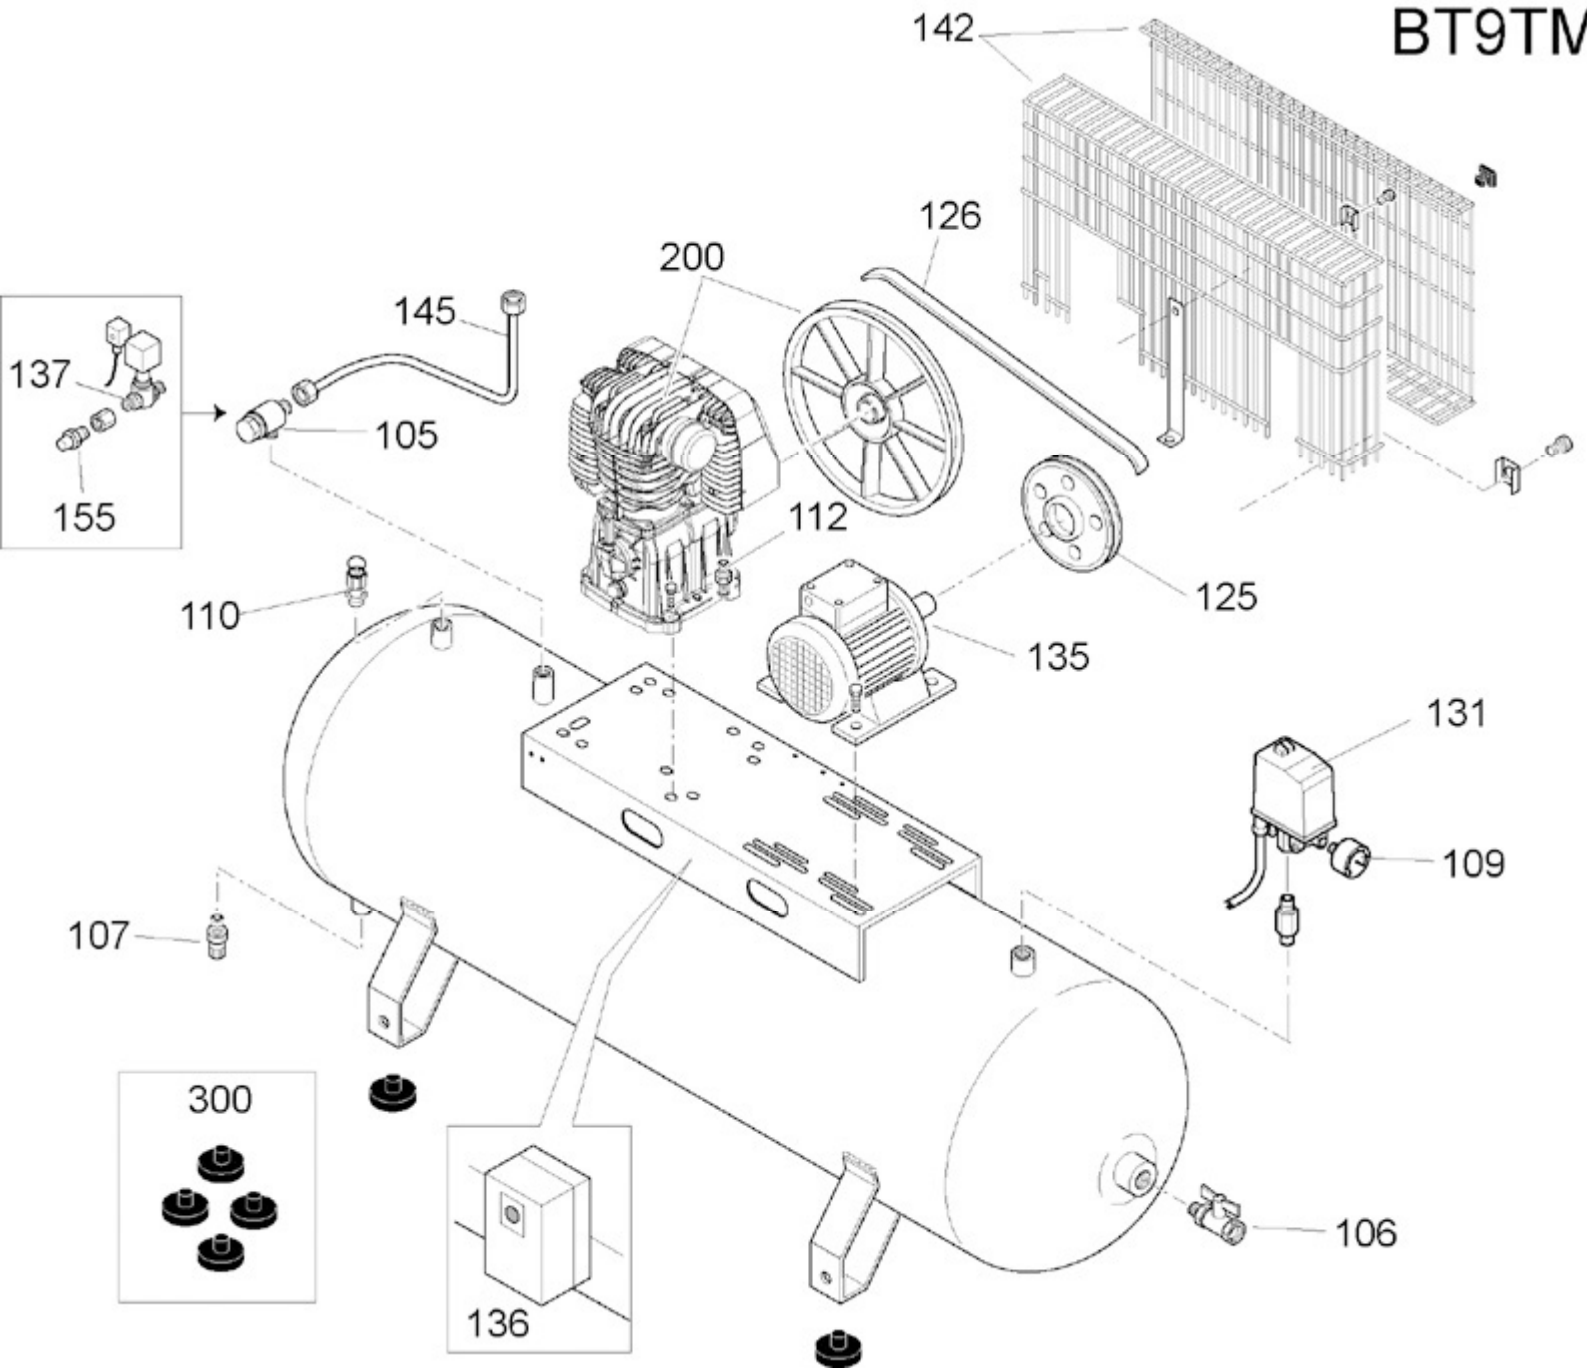

BT9TM

BTTN905FNM873

BK120-500F-10-A.P. SD

Pos	Component	MU	Multiplier
105	4101335	CHECK VALVE	PZ 1,0
106	9047089	LINE COCK	PZ 1,0
107	9047097	CONDENSATE DRAIN COCK	PZ 1,0
109	9052271	PRESSURE GAUGE	PZ 1,0
110	9049310	RELIEF VALVE	PZ 1,0
112	4101334	NIPPLE/ELBOW	PZ 1,0
125	9076625	PULLEY	PZ 1,0
126	9075324	POLY V BELT	PZ 1,0
131	\$12800530	COMPLETE PRESSURE SWITCH	PZ 1,0
135	849T00A	MOTOR	PZ 1,0
136	9062902	MAGN. STARTER W/OVLD CUTOUT	PZ 1,0
137	9064462	SOLENOID VALVE	PZ 1,0
142	4101332	BELT GUARD	PZ 1,0
145	9043476	DELIVERY PIPE	PZ 1,0
155	9050736	SILENCER	PZ 1,0
176	9064139	CONNECTOR	PZ 1,0
200	BT0002A	BARE PUMP	PZ 1,0
300	41K0174	WHEELS/FEET MOUNTING KIT	PZ 1,0

ESGSD

AVV.SD 10HP 400

MAGN. STARTER W/OVLD CUTOUT

Pos	Component	MU	Multiplier
483	E0M0304016	THERMAL CUTOUT	PZ 1,0
489	E0M090002	HOUR COUNTER	PZ 1,0
502	EOP270KIT669	SWITCH/SELECTOR	PZ 1,0
503	E0M28001001	SIGNAL LIGHT	PZ 1,0
613	E0M11LEOAM1	FUS.10X38-1A CH10	PZ 2,0
613	E0M11WEBGG04	FUS.10X38-4A CH10	PZ 1,0
614	E0M095002	TEMPORIZZATORE	PZ 1,0
615	E0M010310	CONT.9A 24V NO AC3 LC1E0910B7	PZ 1,0
615	E0M010314	CONT.9A 24V NC AC3 LC1E0901B7	PZ 2,0
619	E0M05042004	MECHANICAL INTERLOCK	PZ 1,0
625	E0M14080424	TRASF.80VA 0-230-400/0-24V	PZ 1,0