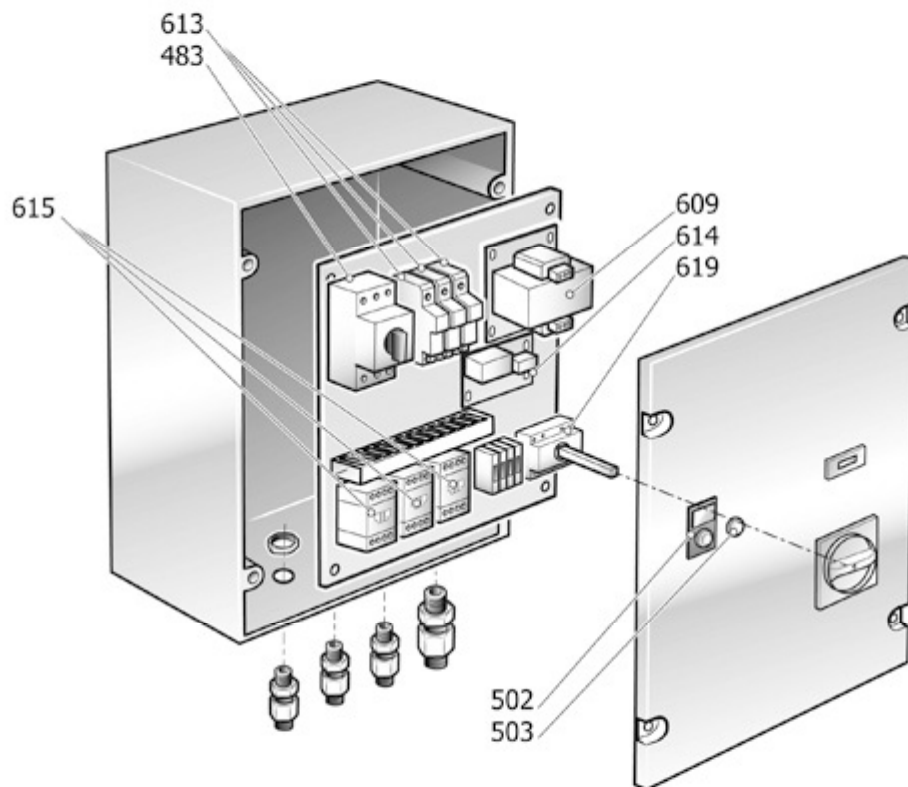

BT9TM

BTTN905FNM873

BK120-500F-10-A.P. SD

Pos	Component	MU	Multiplier
105	4101335	CHECK VALVE	PZ 1,0
106	9047089	LINE COCK	PZ 1,0
107	9047097	CONDENSATE DRAIN COCK	PZ 1,0
109	9052271	PRESSURE GAUGE	PZ 1,0
110	9049310	RELIEF VALVE	PZ 1,0
112	4101334	NIPPLE/ELBOW	PZ 1,0
125	9076625	PULLEY	PZ 1,0
126	9075324	POLY V BELT	PZ 1,0
131	\$12800530	COMPLETE PRESSURE SWITCH	PZ 1,0
135	849T00A	MOTOR	PZ 1,0
136	9062902	MAGN. STARTER W/OVLD CUTOUT	PZ 1,0
137	9064462	SOLENOID VALVE	PZ 1,0
142	4101332	BELT GUARD	PZ 1,0
145	9043476	DELIVERY PIPE	PZ 1,0
155	9050736	SILENCER	PZ 1,0
176	9064139	CONNECTOR	PZ 1,0
200	BT0002A	BARE PUMP	PZ 1,0
300	41K0174	WHEELS/FEET MOUNTING KIT	PZ 1,0

ESGSD

AVV.SD 10HP 400

MAGN. STARTER W/OVLD CUTOUT

Pos	Component	MU	Multiplier
483	E0M0304016	THERMAL CUTOUT	PZ 1,0
489	E0M090002	HOUR COUNTER	PZ 1,0
502	EOP270KIT669	SWITCH/SELECTOR	PZ 1,0
503	E0M28001001	SIGNAL LIGHT	PZ 1,0
613	E0M11LEOAM1	FUS.10X38-1A CH10	PZ 2,0
613	E0M11WEBGG04	FUS.10X38-4A CH10	PZ 1,0
614	E0M095002	TEMPORIZZATORE	PZ 1,0
615	E0M010310	CONT.9A 24V NO AC3 LC1E0910B7	PZ 1,0
615	E0M010314	CONT.9A 24V NC AC3 LC1E0901B7	PZ 2,0
619	E0M05042004	MECHANICAL INTERLOCK	PZ 1,0
625	E0M14080424	TRASF.80VA 0-230-400/0-24V	PZ 1,0