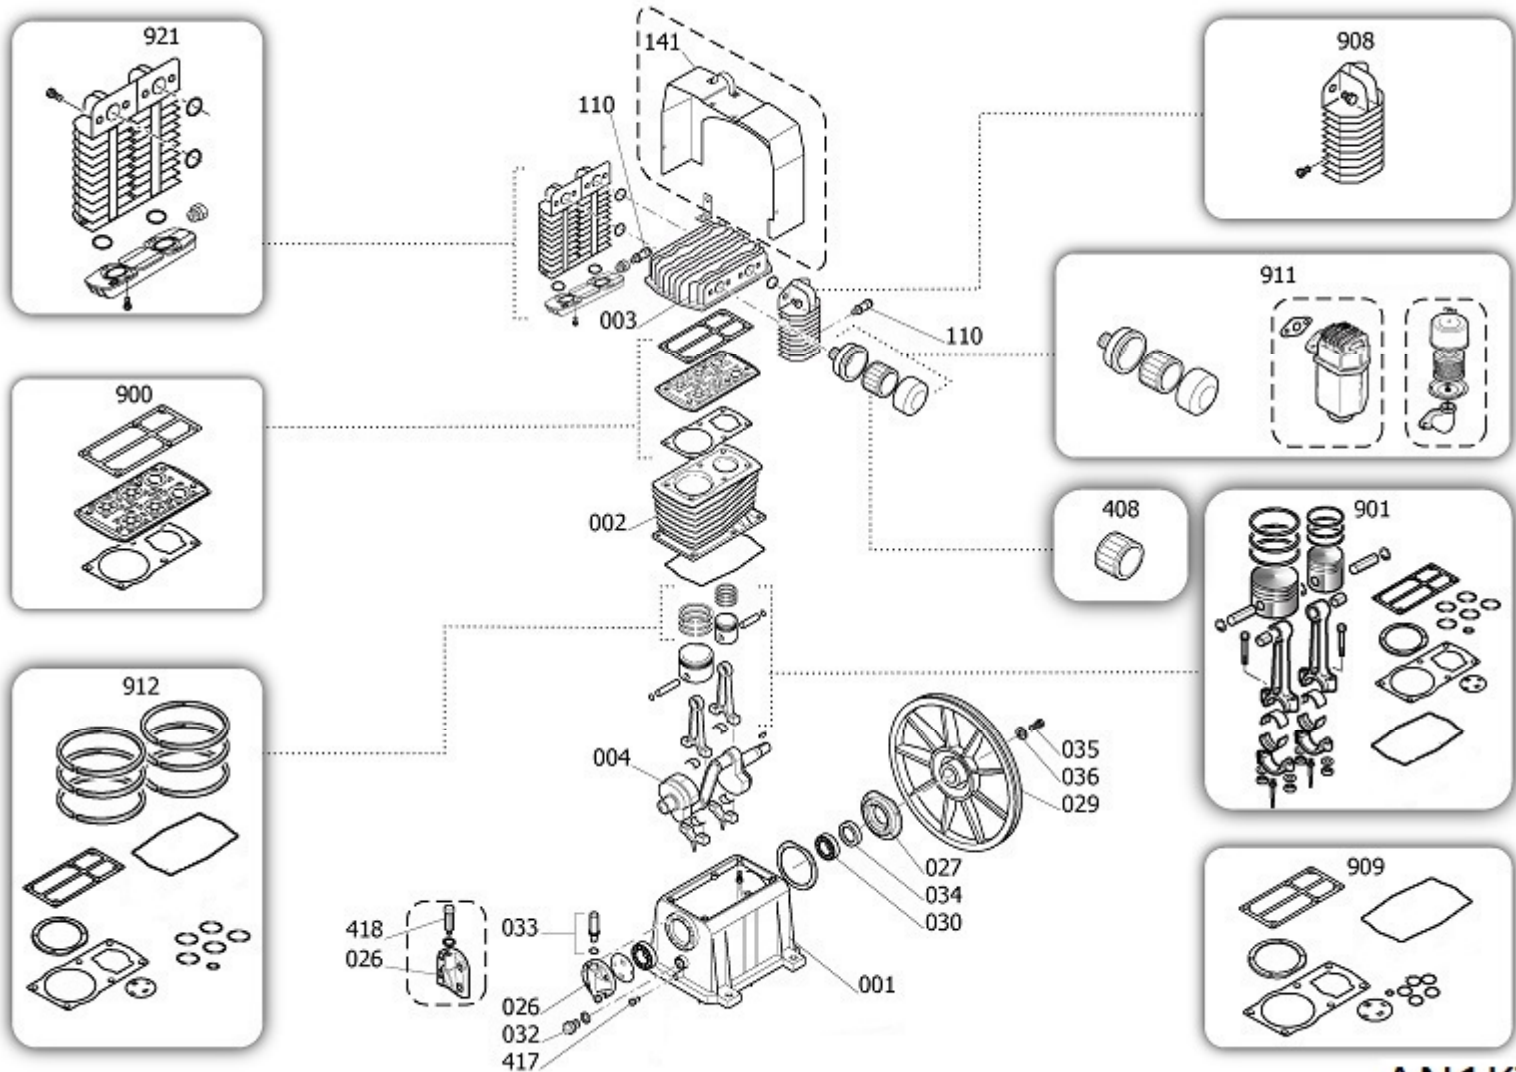

ESGSD

AVV.SD 10HP 400

MAGN. STARTER W/OVLD CUTOUT

Pos	Component	MU	Multiplier
483	E0M0304016	THERMAL CUTOUT	PZ 1,0
489	E0M090002	HOUR COUNTER	PZ 1,0
502	EOP270KIT669	SWITCH/SELECTOR	PZ 1,0
503	E0M28001001	SIGNAL LIGHT	PZ 1,0
613	E0M11LEOAM1	FUS.10X38-1A CH10	PZ 2,0
613	E0M11WEBGG04	FUS.10X38-4A CH10	PZ 1,0
614	E0M095002	TEMPORIZZATORE	PZ 1,0
615	E0M010310	CONT.9A 24V NO AC3 LC1E0910B7	PZ 1,0
615	E0M010314	CONT.9A 24V NC AC3 LC1E0901B7	PZ 2,0
619	E0M05042004	MECHANICAL INTERLOCK	PZ 1,0
625	E0M14080424	TRASF.80VA 0-230-400/0-24V	PZ 1,0

AN1KT

BK120 SPB

BARE PUMP

Pos	Component	MU	Multiplier
1	BT61100	CASING	PZ 1,0
2	#113190020SGL	CYLINDER	PZ 1,0
3	4105773	HEAD	PZ 1,0
4	#113190004	SHAFT	PZ 1,0
26	#113141006	FRONT COVER	PZ 1,0
27	#113190003	CASING REAR SUPPORT	PZ 1,0
30	\$30302140	BALL BEARING 6206 C3	PZ 1,0
30	9170090	BEARING 6207	PZ 1,0
32	#012031000	OIL LIGHT	PZ 1,0
33	#212106000	OIL PLUG	PZ 1,0
34	#010126000	SEAL	PZ 1,0
35	\$37304020	SCREW FLYWHEEL	PZ 1,0
35	#114001043	SCREW FLYWHEEL	PZ 4,0
36	#014005011	WASHER FLYWHEEL	PZ 1,0
110	#047086000	RELIEF VALVE	PZ 1,0
110	9049184	RELIEF VALVE	PZ 1,0
141	#113146018	CANALISATION	PZ 1,0
408	9434N06	MPK FLT.CARTRIDGE TS 10HP	PZ 1,0
417	\$36531140	OIL PLUG	PZ 1,0
900	9434A05	MPK VALVE PLATE TS 10HP	PZ 1,0
901	9434B07	MPK PISTON-CONROD TS 10HP	PZ 1,0
908	9434E05	MPK AFTERCOOLER TS 10HP	PZ 1,0
909	9434F72	MPK GASKETS TS10 NW	PZ 1,0
911	9421132	AIR FILTER KIT	PZ 1,0
912	9434C07	MPK PISTON RINGS TS 10HP	PZ 1,0
921	9434D01	MPK INTERCOOLER TS 10HP	PZ 1,0